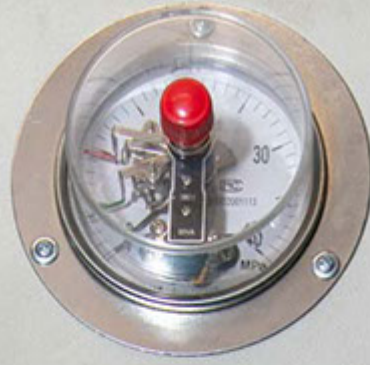

bhanphotography

A large, green-painted industrial hopper or feeder is mounted on a metal frame. The hopper has a cylindrical upper section and a conical lower section. A motor is attached to the side of the hopper, connected to a discharge chute that extends downwards. The entire unit is supported by a sturdy metal frame. The background is a plain, light-colored wall.

bhanphotography

电压表  
Voltmeter

计时器  
The timer

低压指示  
Low voltor

高压指示  
High pressor

电源指示  
The supply

低压启动  
Low voltage

高压启动  
High pressure  
start