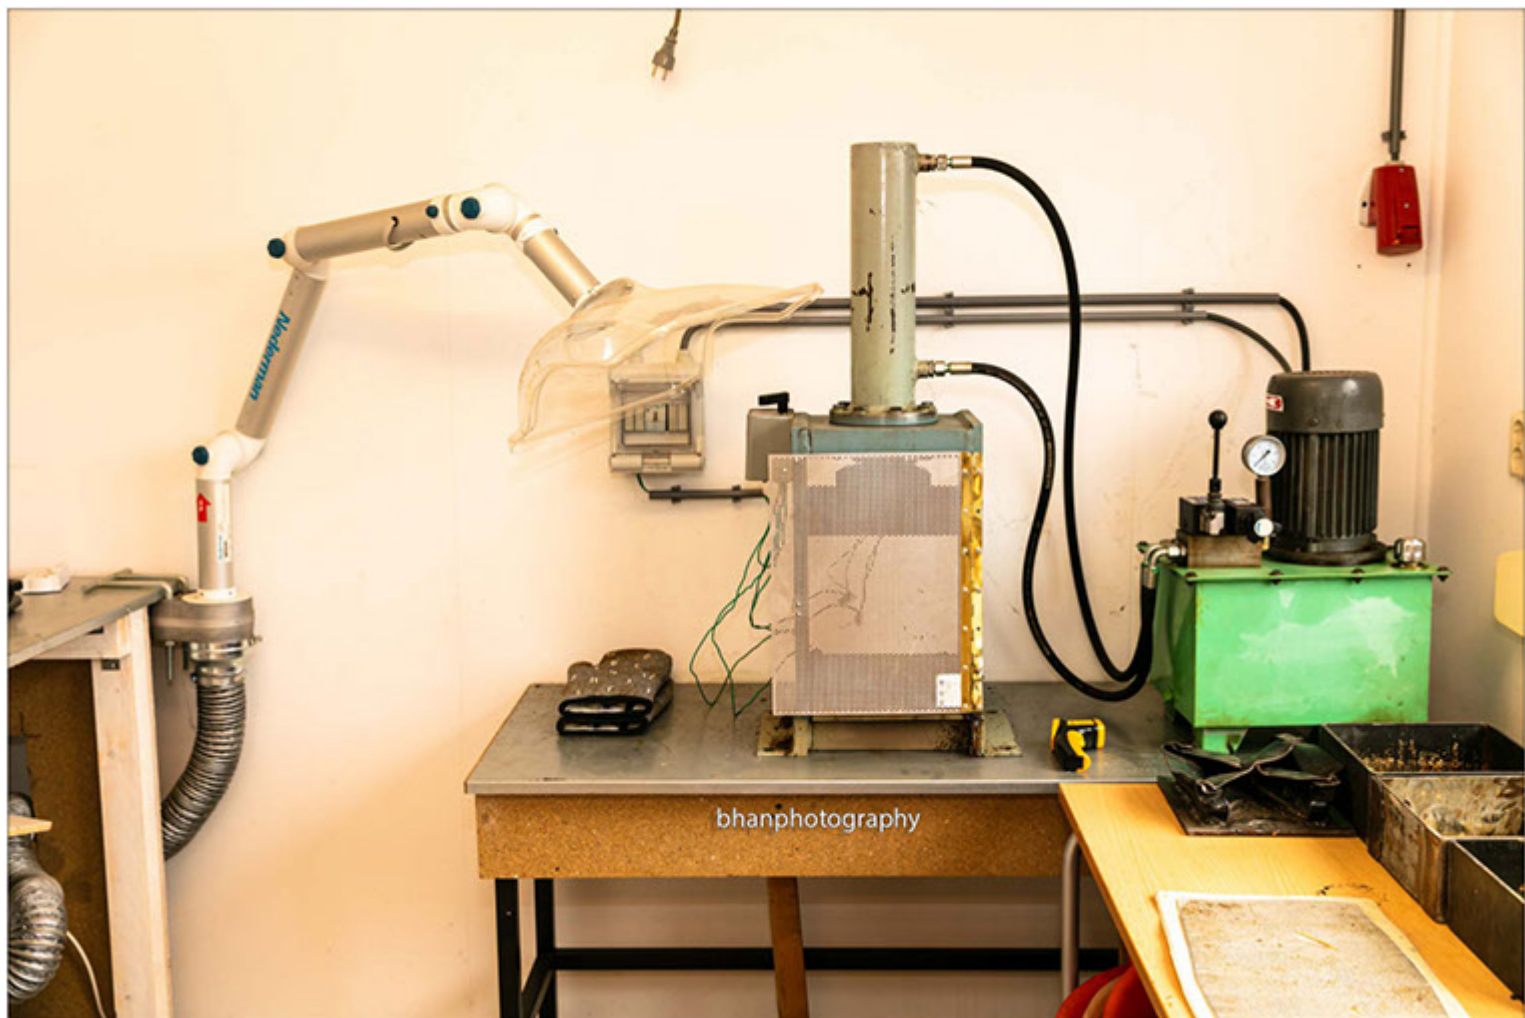

**ZERRO FORMALDEHYDE**

Dichtheid: 680 kg/m<sup>3</sup>

Dikte: 9 mm

VOC: 0%

Formaldehyde emissie: 0 mg/l

bhanphotography

bhanphotography

bhanphotography

bhanphotography

A large, green-painted industrial hopper or feeder is mounted on a metal frame. The hopper has a cylindrical upper section and a conical lower section. A motor is attached to the side of the hopper, connected to a discharge chute that extends downwards. The entire unit is supported by a sturdy metal frame. The background is a plain, light-colored wall.

bhanphotography

bhanphotography

bhanphotography

bhanphotography

AS 200

bhanphotography

bhanphotography

Transportweg 66  
9645 KX Veendam